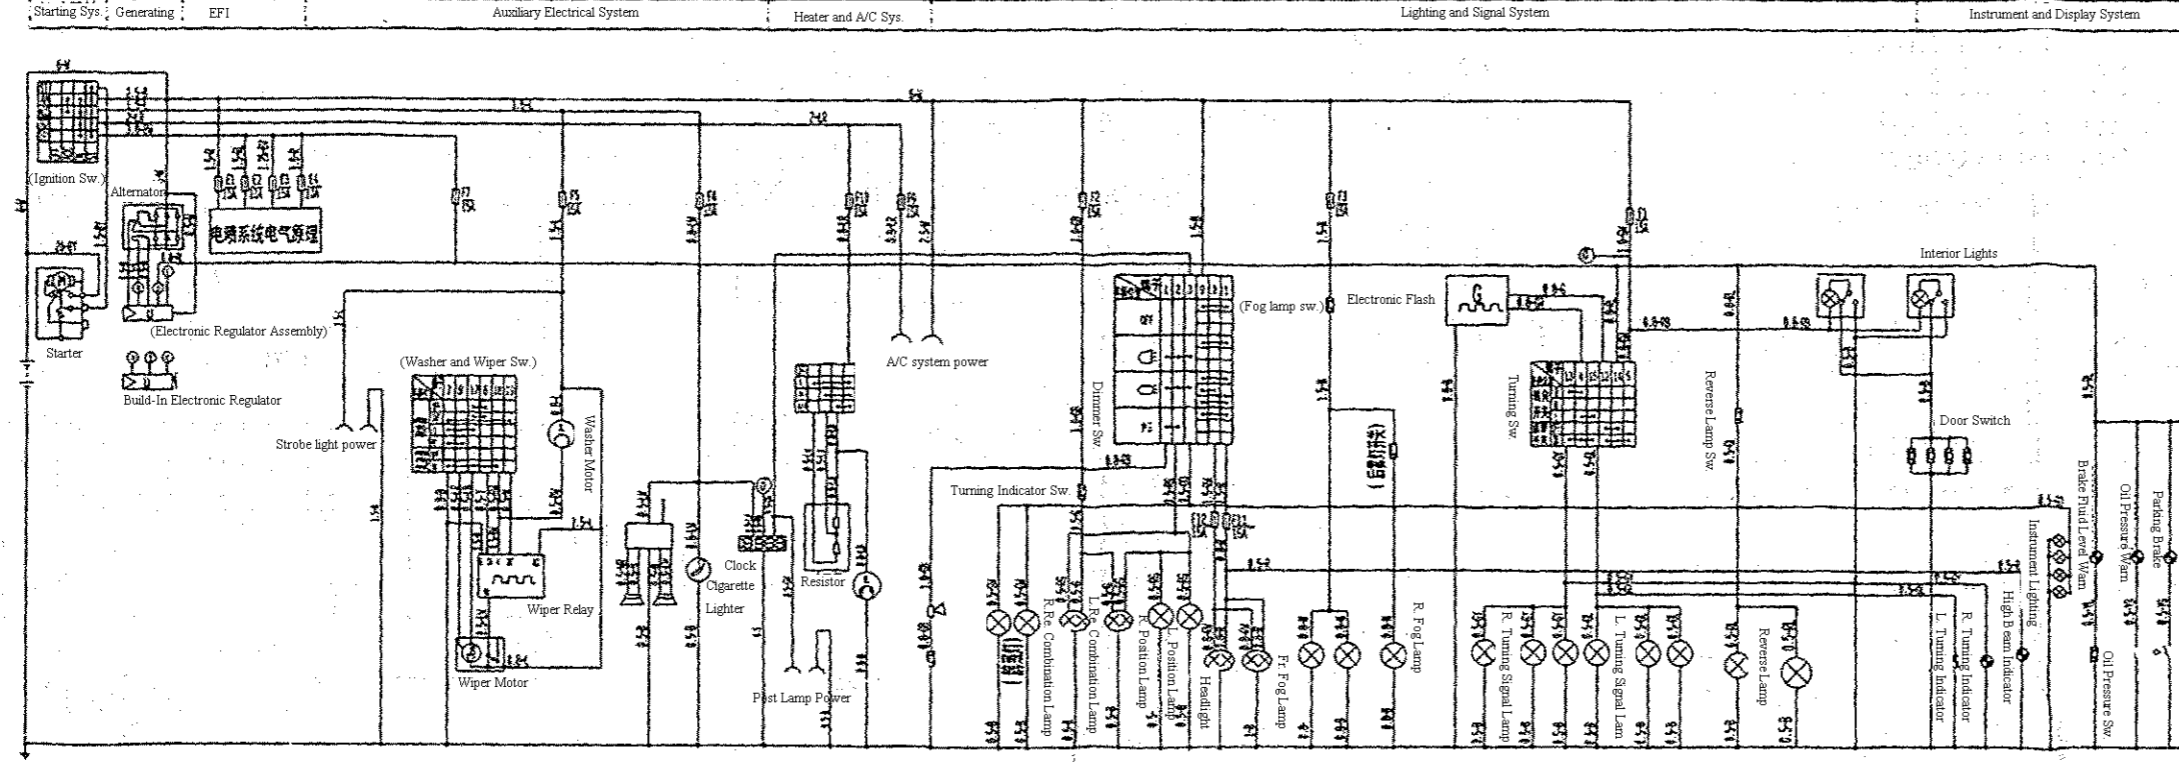

Electrical System, DELPHI 4-Cylinder EFI Engine

Note:
 Wire color code:
 B: Black; G: Green; L: Blue; N: Brown; O: Orange;
 R: Red; W: White; Y: Yellow; Gr: Grey; V: Purple;
 Wire Designation:
 Exapmle: 1.5 - RW
 1.5: wire sectional area 1.5 mm²;
 RW: Red color, with white strips
 Cable Identification:

 1.5: Wire sectional area 1.5 mm².

Electrical System, 3-Cylinder, and 4-Cylinder Carburetor Engine

Note:
 Wire color code:
 B: Black; G: Green; L: Blue; N: Brown; O: Orange;
 R: Red; W: White; Y: Yellow; Gr: Grey; V: Purple;
 Wire Designation:
 Exapmle: 1.5 - RW
 1.5: wire sectional area 1.5 mm²;
 RW: Red color, with white strips
 Cable Identification:

 1.5: Wire sectional area 1.5 mm².

Electrial - Delphi EFI System