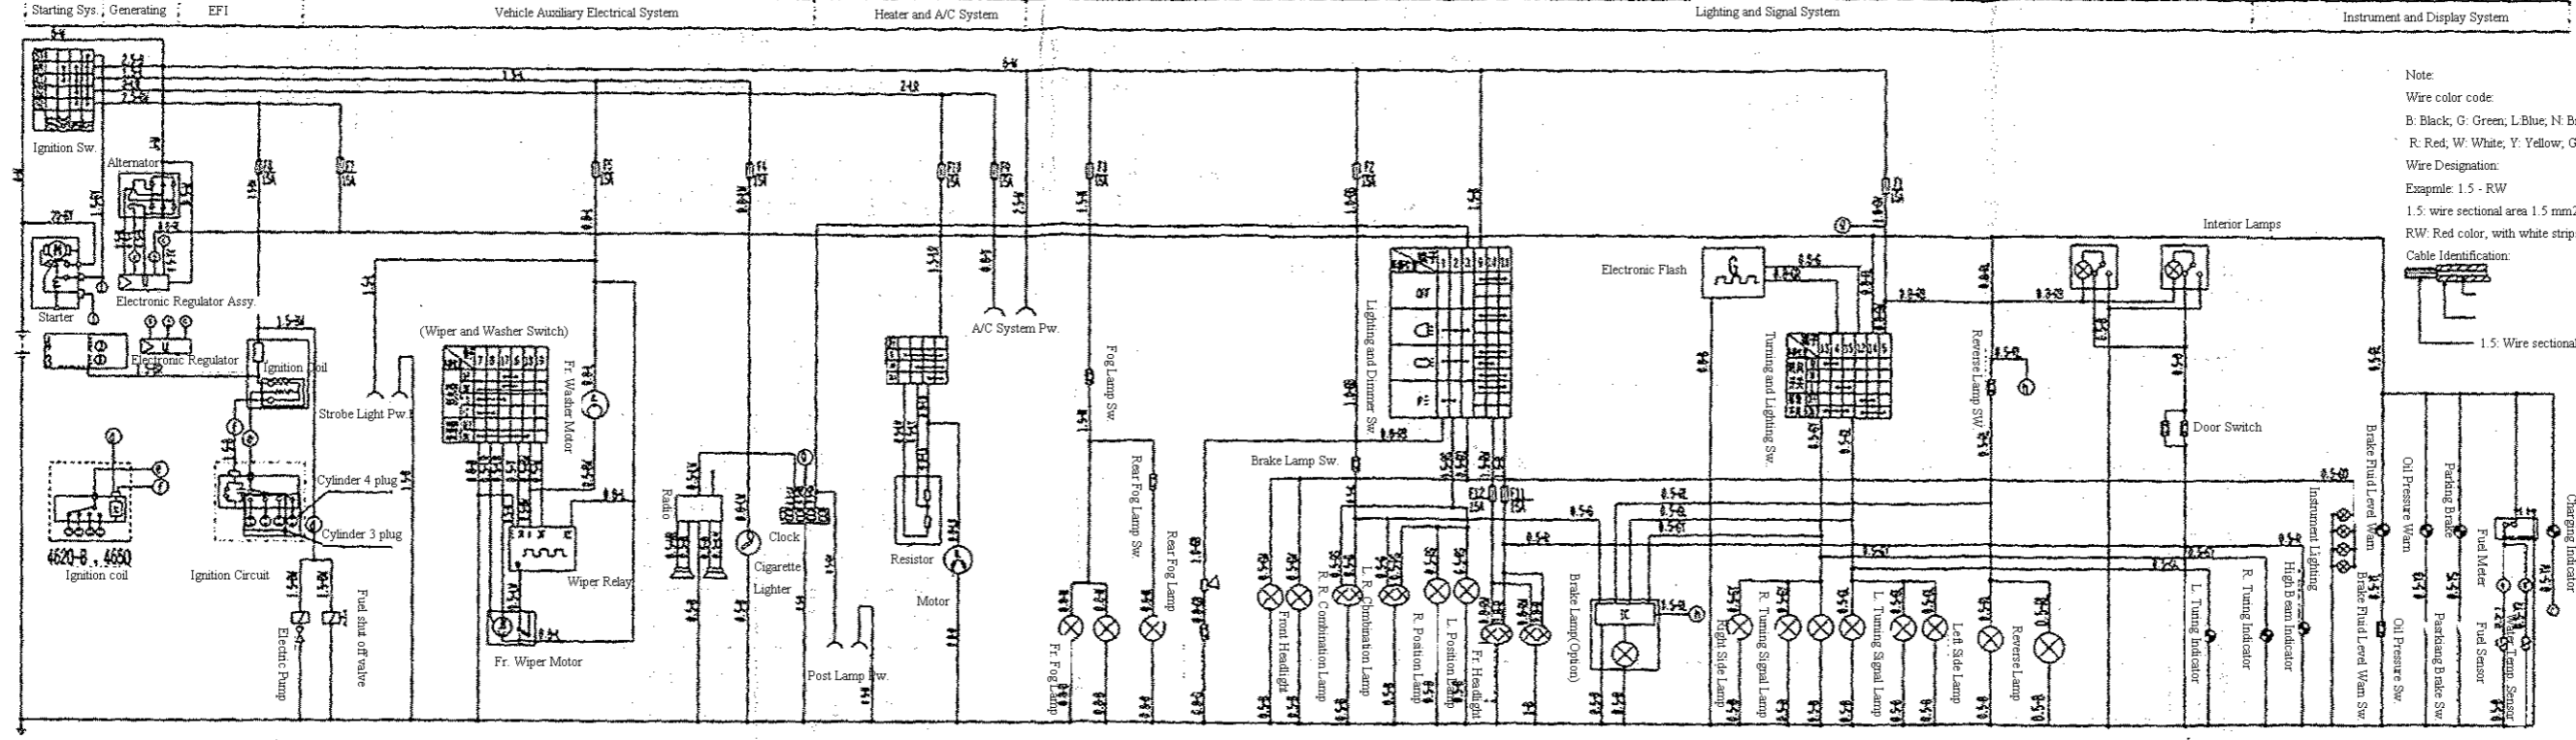

Electrical System, DELPHI 4-Cylinder EFI Engine

Note:
 Wire color code:
 B: Black; G: Green; L: Blue; N: Brown; O: Orange;
 R: Red; W: White; Y: Yellow; Gr: Grey; V: Purple;
 Wire Designation:
 Exapmle: 1.5 - RW
 1.5: wire sectional area 1.5 mm²;
 RW: Red color, with white strips
 Cable Identification:

 1.5: Wire sectional area 1.5 mm².

Electrical System, 3-Cylinder, and 4-Cylinder Carburetor Engine

Note:
 Wire color code:
 B: Black; G: Green; L: Blue; N: Brown; O: Orange;
 R: Red; W: White; Y: Yellow; Gr: Grey; V: Purple;
 Wire Designation:
 Exapmle: 1.5 - RW
 1.5: wire sectional area 1.5 mm²;
 RW: Red color, with white strips
 Cable Identification:

 1.5: Wire sectional area 1.5 mm².

Electrial - Delphi EFI System